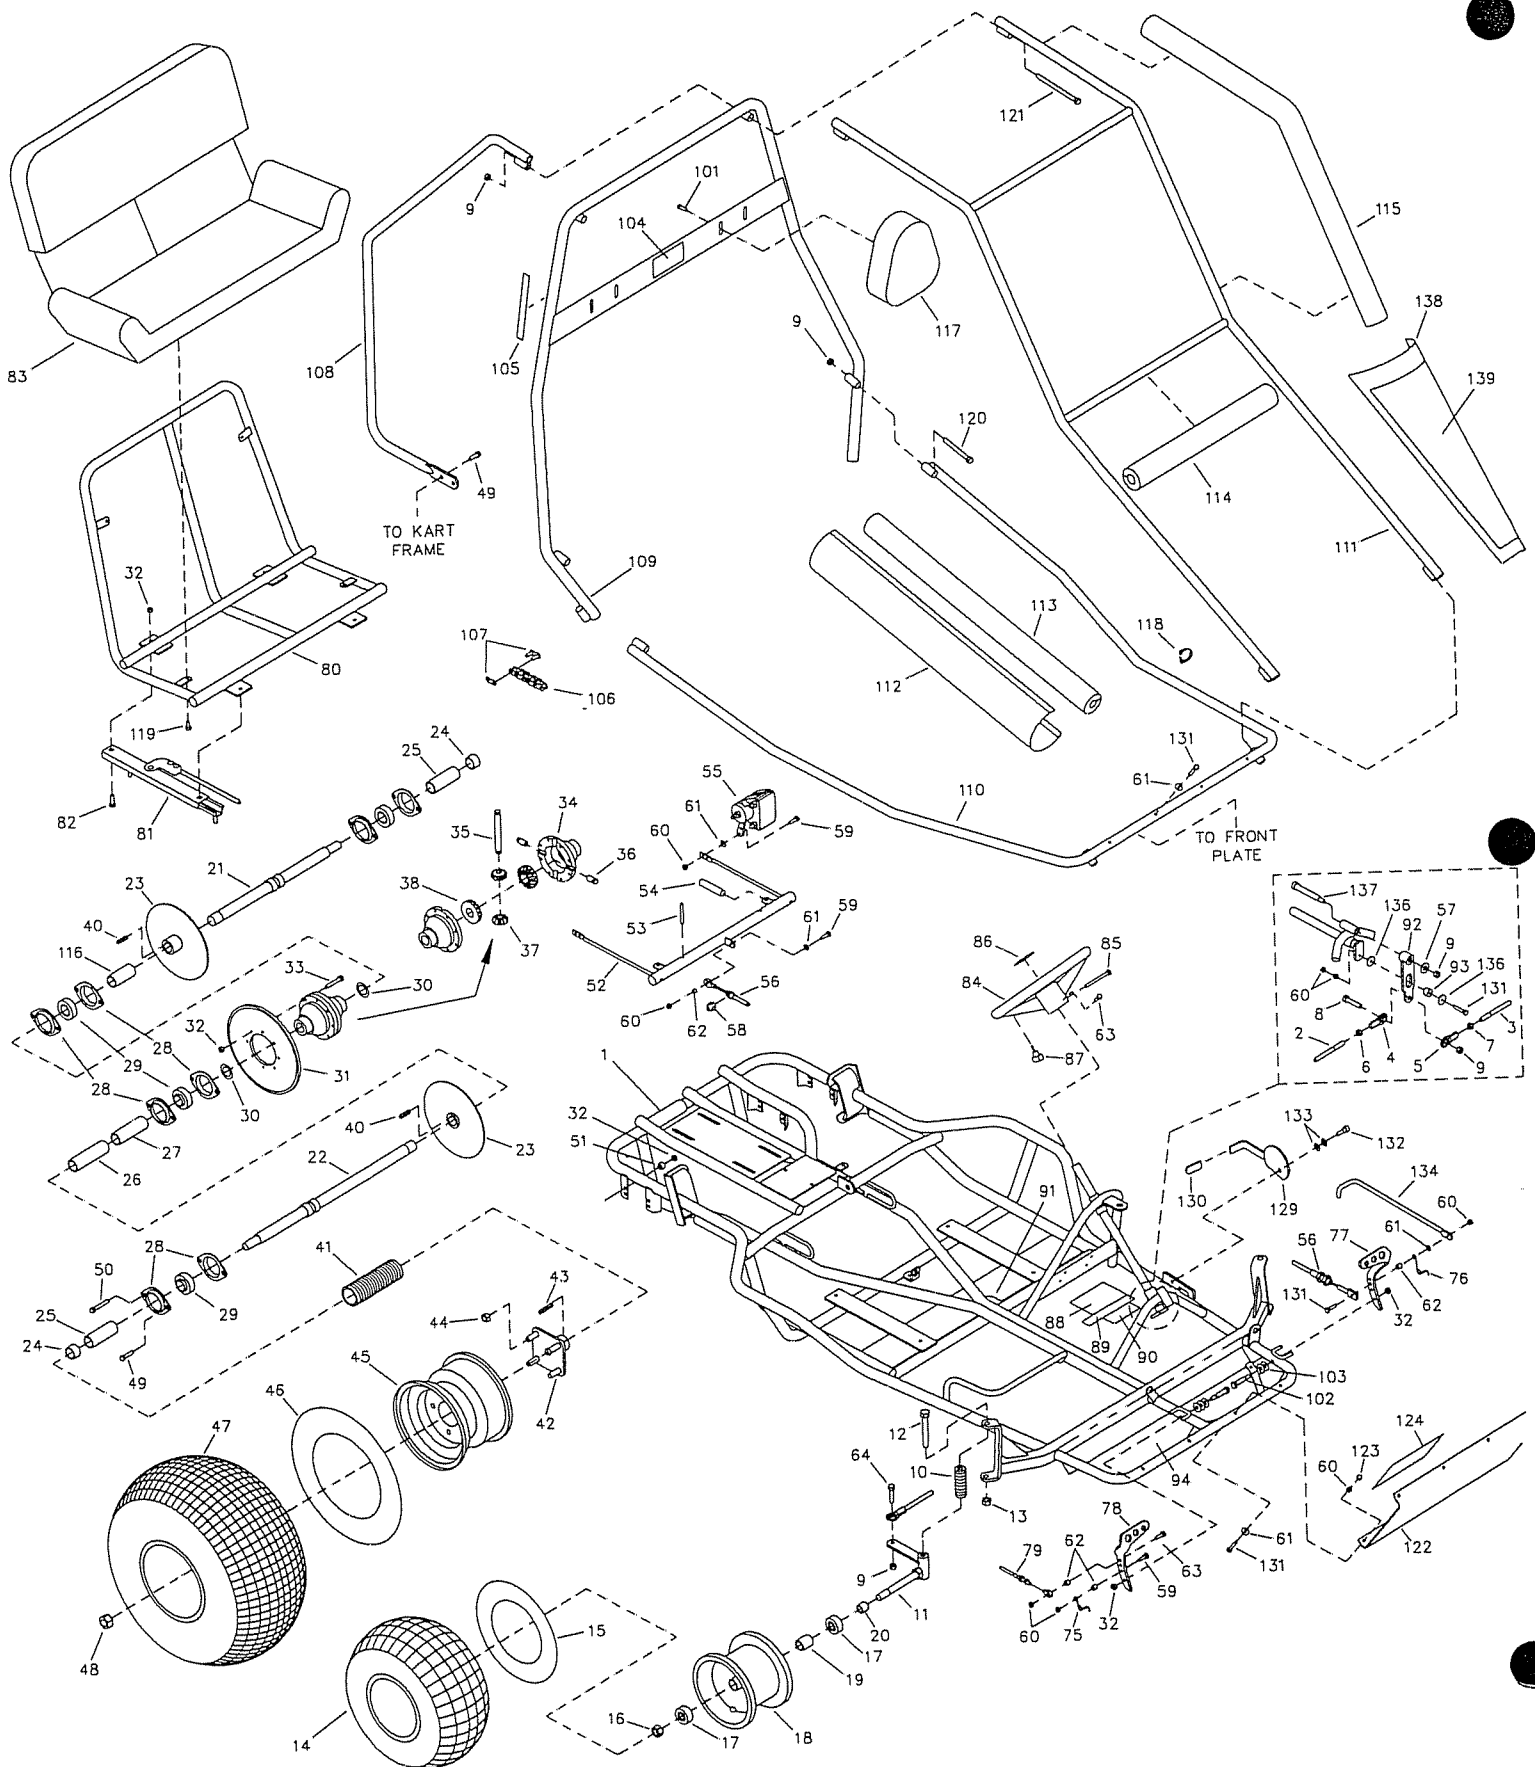

REPAIR PARTS - 808-01

REF. NO.	PART NO.	DESCRIPTION	REF. NO.	PART NO.	DESCRIPTION
1	8675-7	Frame - Green	71	---	
2	8341	Tie Rod, 23 inch	72	---	
3	3224	Tie Rod, 8-3/4 inch	73	---	
4	1414	Rod End - RH	74	---	
5	1415	Rod End - LH	75	9503	Spring, Right Wound
6	9092	Nut, 3/8-24 RH Jam	76	9502	Spring, Left Wound
7	9094	Nut, 3/8-24 LH Jam	77	1436	Brake Pedal
8	9145	Bolt, 3/8-16 x 1-3/4"	78	6309	Throttle Pedal, Trimmed
9	9085	Nut, 3/8-16 Toplock	79	8173	Throttle Cable
10	8448	Compression Spring	80	8688-2	Seat Frame Weldment
11	2457	Spindle, Right	81	8655	Seat Slide Pair
NI	2458	Spindle, Left	82	2264	Bolt, 5/16-18 x 3/4"
12	8453	Bolt, 1/2-13 x 6-1/2"	83	8692	Seat Back/Bottom
13	1012	Nut, 1/2-13 Toplock	84	6038	Steering Wheel
14	4915	Tire, 145/70 x 6 Knobby	85	9080	Bolt, 1/4-20 x 2-3/4"
15	3802	Inner Tube, 6"	86	1689	Decal, Steering Wheel
16	1046	Nut, 5/8-11 Toplock	87	6394	Stop Switch Assembly
17	5090	Bearing, 5/8 ID	88	4504	Decal, Yellow Warning
18	9309FP	Wheel Assembly, Front (incl. 14-19)	89	8153	Decal, Age Restriction
19	5950	Spanner, 5/8 ID x 2-1/8"	90	8399	Decal, Seat Belt Warning
20	5157	Spacer, 5/8 ID x 3/4"	91	8676	Grommet
21	8327	Axle Weldment - Short	92	9834-2	Steering Crank Weldment
22	8328	Axle Weldment - Long	93	9873	Cam Follower Bearing
23	6314	Brake Rotor	94	1441	Decal, Front Floor Pan
24	4914	Spacer, 1" ID x 9/16"	95	---	
25	8462	Spacer, 1" ID x 2-3/4"	96	---	
26	4662	Spacer, 1" ID x 4-1/4"	97	---	
27	4659	Spacer, 1" ID x 3-3/4"	98	---	
28	6617	Bearing Flange	99	---	
29	3941	Bearing, 1" ID	100	---	
30	PX2970	#9 Machinery Bushing	101	5839	Bolt, 1/4-20 x 3/4" Flanged Whiz
ASM	8344	Differential/Sprocket Asm. (incl. 31-38)	102	1447	Pedal Bolt
31	6819	Sprocket - 54 Tooth	103	9091	Washer, 3/8 Flat
32	1189	Nut, 5/16-18 Toplock	104	8138	Decal, Warning: Long Hair
33	9186	Bolt, 5/16-18 x 1-1/2 GR5	105	6540	Decal, Warning: Wear Helmet
34	---	Housing w/ Bearing	106	9343	Chain, 420 x 71 Links plus Master Link
35	---	Pinion Shaft	107	2037	Master Link, 420 Chain
36	---	Pinion Shaft Plug	108	9527-2	Rear Bar
37	---	Pinion Gear	109	8321-2	Center Bar
38	---	Bevel Gear	110	8992	Front Bar
39	---	---	111	8320-2	Overhead Bar
40	1775	Key, 1/4 sq. x 1-1/4"	112	8599	Arm Pad Cover
41	K810-01	Axle Guard Kit	113	9759B	Foam, 30" Black
42	1557	Wheel Hub w/Studs	114	9762G	Foam, 20" Green
43	6123	Key, 1/4 sq. x 1-3/4"	115	9758G	Foam, 43" Green
44	1428	Nut, 1/2-13 Cone Wheel	116	8463	Spacer, 1" ID x 2.625"
ASM	1412	Wheel Asm, Rear (incl. 45-47)	117	8615	Headrest
45	1451	Wheel Rim, 8"	118	9777	Plastic Hose Clamp, 7/8" ID
46	1430	Inner Tube, 8" (Repair Part Only)	119	1876	Bolt, 1/4-20 x 5/8" Flanged Whiz
47	1452	Tire, 22 x 11 - 8 Tubeless	120	2386	Bolt, 3/8-16 x 3-1/2"
48	9162	Nut, 3/4-10 Toplock	121	6452	Bolt, 3/8-16 x 5"
49	9176	Bolt, 5/16-18 x 1"	122	8704-2	Front Plate
50	6573	Bolt, 5/16-18 x 1-3/4"	123	1443	Nut, 1/4-20 Acorn
51	9674	Spacer, 3/8 ID x 3/8"	124	8419	Decal, Front Plate
52	8331-2	Brake Link Weldment	125	---	
53	9455	Spring Pin	126	---	
54	9780	Extension Spring	127	---	
55	8197	Brake Caliper, Left	128	---	
NI	8444	Brake Caliper, Right	129	8673-2	Parking Brake Handle
56	8640	Brake Cable	130	4900	Brake Handle Cover
57	9022	Washer, 1/2 Flat	131	1849	Bolt, 1/4-20 x 1-1/2"
58	9174	E-Ring	132	9172	Bolt, 3/8 x 1/4 Shoulder
59	1847	Bolt, 1/4-20 x 1"	133	6441	Washer, 3/8 ID Spring
60	9057	Nut, 1/4-20 Toplock	134	8672	Parking Brake Rod
61	1854	Washer, No. 14 Flat	135	6440	Nut, 5/16-18 Jam
62	1389	Bushing, 1/4" ID x 5/16	136	9872	Washer, 1/4 Flat
63	9160	Bolt, 1/4-20 x 7/8"	137	9871	Shoulder Bolt, 1/2 x 3
64	9146	Bolt, 3/8-16 x 1-1/2"	138	2257	Fairing
65	---	---	139	8418	Decal, Fairing
66	---	---	NI	9247R5	Assembly Instructions
67	---	---	NI	6477	Dingo Operator's Manual
68	---	---	NI	8220	Tecumseh Engine Manual
69	---	---			
70	---	---			