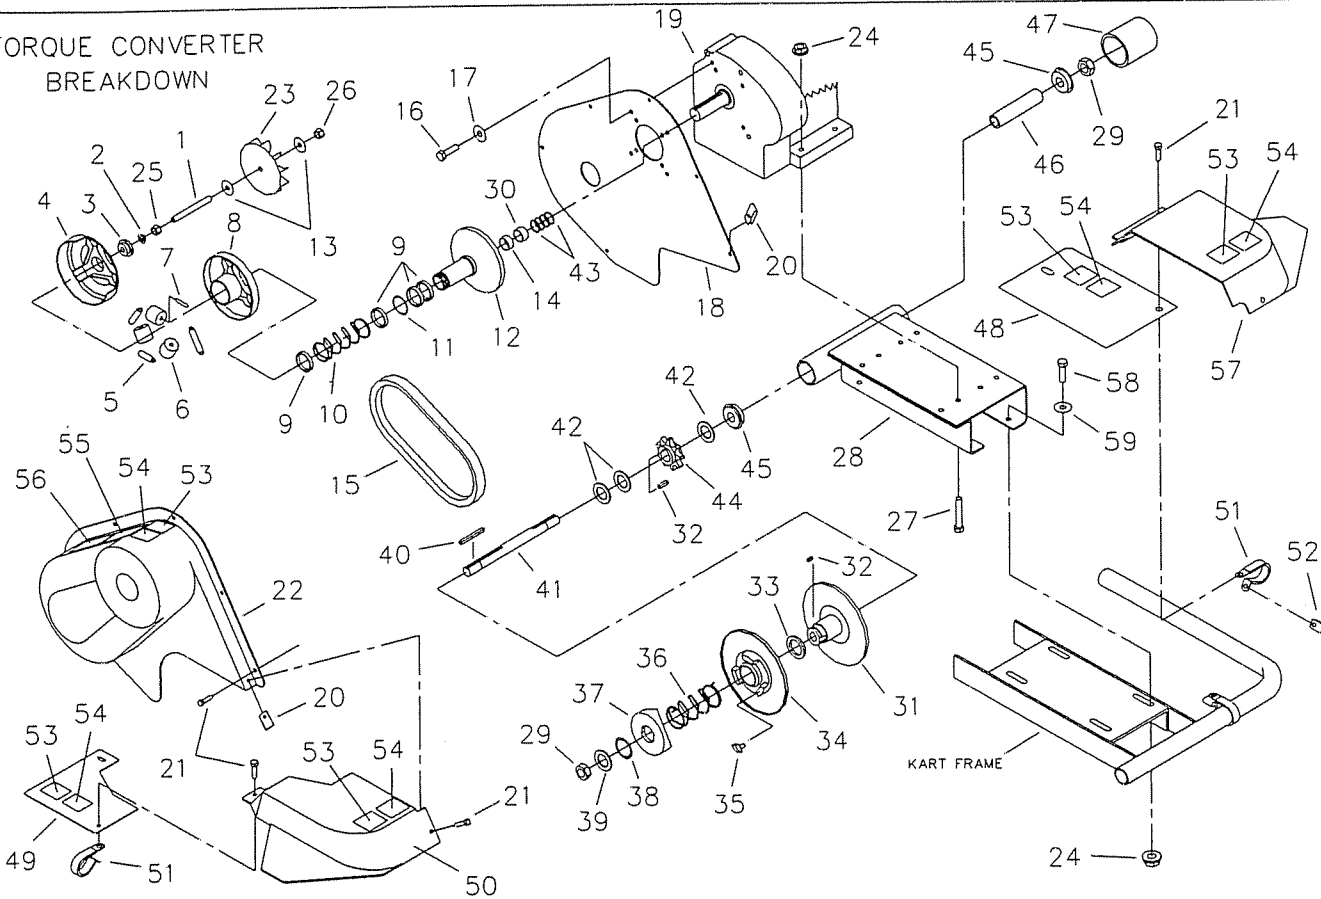

TORQUE CONVERTER BREAKDOWN

REF. NO	PART NO	DESCRIPTION	REF. NO	PART NO	DESCRIPTION	REF. NO	PART NO	DESCRIPTION
1	8689	Stud, 3/8-24 x 4-1/4"	23	8600	Impeller	45	5090	Bearing
2	1130	Washer, 3/8 Split Lock	24	1263	Nut, 5/16-18 Flange	46	2430	Spanner
3	2468	Washer, Pilot	25	2388	Nut, 3/8-24 Hex	47	8194	Cap, Plastic
ASM	2594	Driver Pulley Assembly (incl. REF. 4-12)	26	9123	Nut, 3/8-24 Toplock Hex	48	8443	Right Deck Cover
4	*	Cover and Drive Plate	27	9186	Bolt, 5/16-18 x 1-1/2"	49	8924	Left Deck Cover
5	2472	Extension Spring	28	8908	Chassis	50	8923	Caliper Cover - Left
6	2470	Cam Roller	29	1466	Nut, 5/8-11 Flexlok Jam	51	8266	Loop Clip
7	2471	Spring Clip	30	4914	Spacer, 1" ID x 9/16	52	8227	Clip Nut
8	*	Moveable Face and Hub	ASM	8664	Driven Pulley Assembly (incl. REF. 31-39)	53	1049	Decal, Caution
9	2474	Guide Bushing	31	*	Fixed Face and Post	54	4912	Decal, Warning: Guard
10	2475	Compression Spring	32	1031	Key, 3/16sq x 1/2"	55	8138	Decal, Warning: Hair Entang.
11	*	Retaining Ring	33	2483	Spacer	56	6958	Decal, Tire Pressure
12	*	Fixed Face and Post	34	*	Moveable Face and Cam	57	8441	Caliper Cover - Right
13	9125	Washer, 3/8 Flat	35	2516	Button Insert	58	9176	Bolt, 5/16-18 x 1"
14	1082	Spacer, 1" ID x 7/16	36	2480	Torsion Spring	59	9030	Washer, 5/16 Int. Lock
15	6814	Belt, Symmetrical	37	*	Fixed Cam	NI	9677	Decal, Warning: Hot Surfaces
16	9101	Bolt, 5/16-24 x 3/4"	38	2478	Thrust Washer	NI	9678	Decal, Warning: Eng. Exhaust
17	9060	Washer, 5/16 Plain	39	2477	Retaining Ring	NI	5964	Decal, Oil Warning
18	8745	Cover Panel	40	3403	Key, 3/16sq x 2"			
19	8196	Engine, 8HP Tecumseh	41	8854	Jackshaft, 13.69"			
20	2449	Nut, Tinnerman	42	1119	Spacer, 5/8ID x 1/8"			
21	9006	Bolt, 1/4-20 x 1/2" Whiz	43	3887	Spacer, 1" ID x 1/16			
22	8739	Cover Assembly	44	1125S	Sprocket, 9T #420			