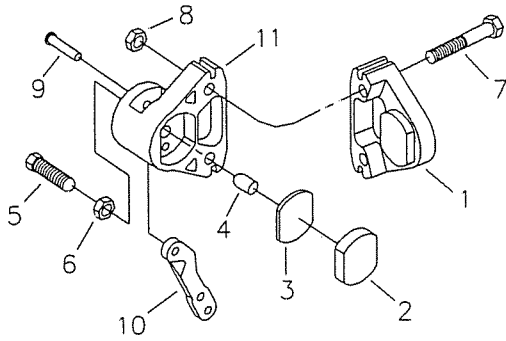

CALIPER BREAKDOWN

REF. NO	PART NO	DESCRIPTION
ASM	8197	Brake Caliper (incl. 1-11)
ASM	9810	Brake Pad Svc Kit (incl. 1-3)
1	*	Anvil w/Lining
2	*	Brake Lining
3	3928	Backing Plate
4	3930	Actuator Pin
5	3931	Adjuster Pin
6	3932	Nut, Jam
7	9158	Bolt, 3/8-16 x 2-1/4"
8	9085	Nut, 3/8-16 Toplock
ASM	6534	MB-1 Service Kit (incl. 9-11)
9	*	Groove Pin
10	*	Lever
11	*	Brake Housing